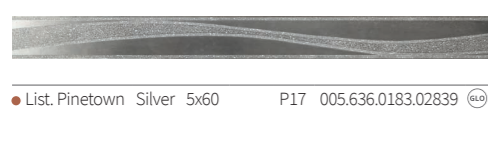

Formatos / Sizes / Formats

20x60
7,87"x23,62"

● Kenya Blanco 20x60 M08 002.670.0012.00026

● Kenya Silver 20x60 M08 002.670.0183.00026

● Kenya Nacar 20x60 M08 002.670.0030.00026

● Kenya Mocha 20x60 M08 002.670.0210.00026

● List. Pinetown Mix 5x60 P17 005.636.0100.02839

● List. Pinetown Silver 5x60 P17 005.636.0183.02839

● Dec. Pinetown Mix 20x60 P44 005.677.0100.02839

● Kenya 3D Silver 20x60 M08 002.670.0183.02792

● Kenya 3D Nacar 20x60 M08 002.670.0030.02792