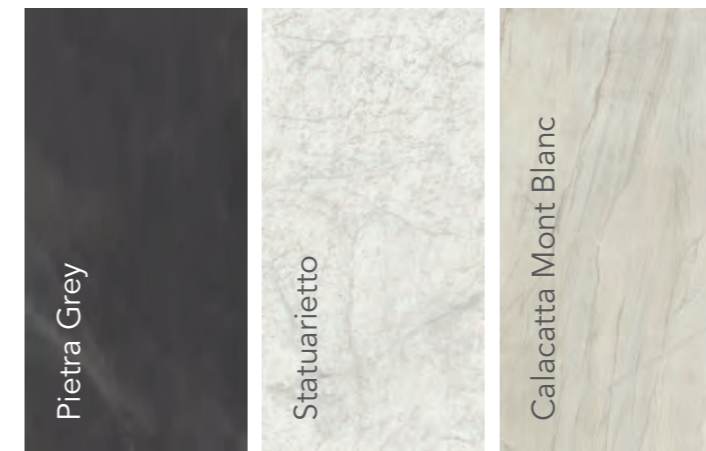

NATURALE / MATTE