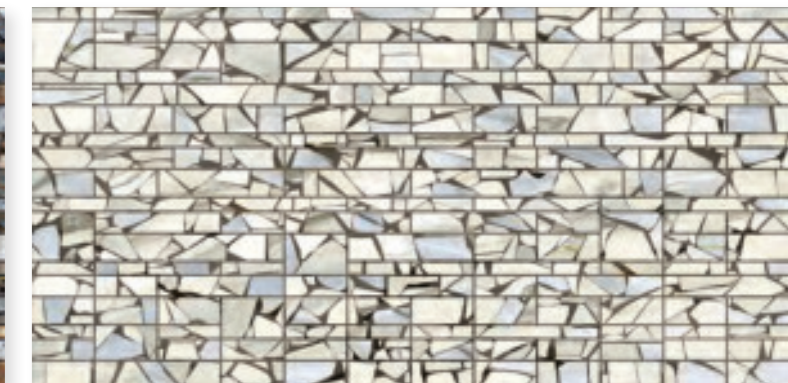

**MELODY** polish. rect. 60x120 cm 24"x47,2" [128373 | ■ 179]

**SYMPHONY** polish. rect. 60x120 cm 24"x47,2" [128376 | ■ 179]

**OPERA** polish. rect. 60x120 cm 24"x47,2" [128474 | ■ 179]

**BEAT** polish. rect. 60x120 cm 24"x47,2" [128372 | ■ 179]