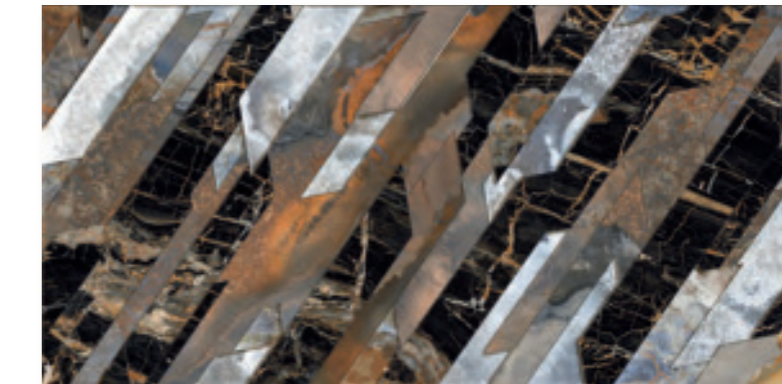

MUSICAL polish. rect. 60x120 cm 24"x47,2" [128377 | ■ 179]