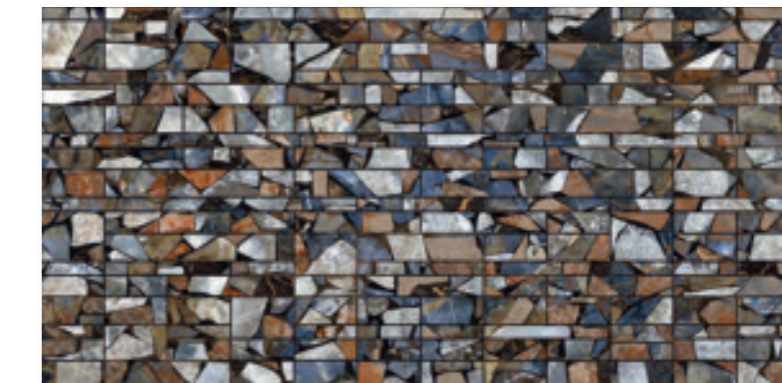

SYMPHONY polish. rect. 60x120 cm 24"x47,2" [128376 | ■ 179]