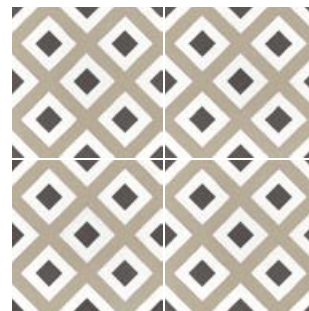

Caprice Deco Chess Colours 20 x 20 cm / 8" x 8"

Chess Colours
22114 EQ-5

Island Colours
22116 EQ-5

Magic Colours
22117 EQ-5

City Colours
22113 EQ-5

Patchwork Colours**
22104 EQ-5

Sapphire Colours
22118 EQ-5