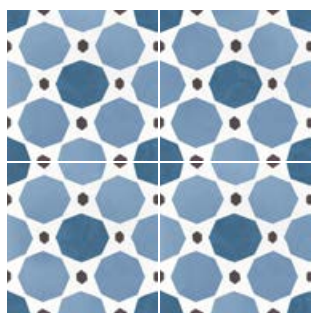

Caprice Deco Chess Colours 20 x 20 cm / 8" x 8"

Chess Colours
22114 EQ-5

Island Colours
22116 EQ-5

Magic Colours
22117 EQ-5

City Colours
22113 EQ-5

Patchwork Colours**
22104 EQ-5

Sapphire Colours
22118 EQ-5