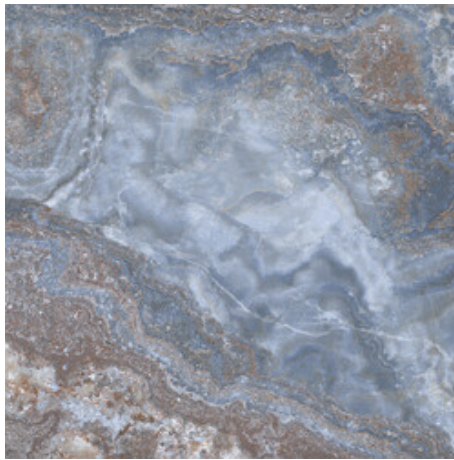

# Series **JEWEL**

120x120 / 48"x48"

60x120 / 24"x48"

**120x120 / 48"x48"**

**JEWEL WHITE PUL. RECT.**  
G.157 | Porcelain tiles | POLISHED GRANILLA | Neutral Body  
Rectified.

**JEWEL BLUE PUL. RECT.**  
G.157 | Porcelain tiles | POLISHED GRANILLA | Neutral Body  
Rectified.

**JEWEL BLACK PUL. RECT.**  
G.157 | Porcelain tiles | POLISHED GRANILLA | Neutral Body  
Rectified.

**JEWEL GREY PUL. RECT.**  
G.157 | Porcelain tiles | POLISHED GRANILLA | Neutral Body  
Rectified.

**60x120 / 24"x48"**

**JEWEL WHITE PUL. RECT.**

G.155 | Porcelain tiles | POLISHED GRANILLA | Neutral Body Rectified.

**JEWEL BLUE PUL. RECT.**

G.155 | Porcelain tiles | POLISHED GRANILLA | Neutral Body Rectified.

**JEWEL BLACK PUL. RECT.**

SP.2037 | Porcelain tiles | POLISHED GRANILLA | Neutral Body Rectified.

**MOSAICO JEWEL BLACK PUL. RECT.**

SP.2037 | Porcelain tiles | POLISHED GRANILLA | Neutral Body Rectified.

Gallery