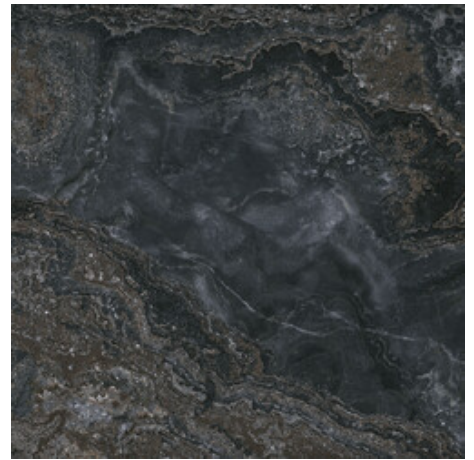

# Series **JEWEL**

120x120 / 48"x48"

60x120 / 24"x48"

**120x120 / 48"x48"**

**JEWEL WHITE PUL. RECT.**  
G.157 | Porcelain tiles | POLISHED GRANILLA | Neutral Body  
Rectified.

**JEWEL BLUE PUL. RECT.**  
G.157 | Porcelain tiles | POLISHED GRANILLA | Neutral Body  
Rectified.

**JEWEL BLACK PUL. RECT.**  
G.157 | Porcelain tiles | POLISHED GRANILLA | Neutral Body  
Rectified.

**JEWEL GREY PUL. RECT.**  
G.157 | Porcelain tiles | POLISHED GRANILLA | Neutral Body  
Rectified.

**60x120 / 24"x48"**

SP.2037 | Porcelain tiles | POLISHED GRANILLA | Neutral Body Rectified.

**MOSAICO JEWEL WHITE PUL. RECT.**

SP.2037 | Porcelain tiles | POLISHED GRANILLA | Neutral Body Rectified.

**MOSAICO JEWEL GREY PUL. RECT.**

SP.2037 | Porcelain tiles | POLISHED GRANILLA | Neutral Body Rectified.

**MOSAICO JEWEL BLACK PUL. RECT.**

SP.2037 | Porcelain tiles | POLISHED GRANILLA | Neutral Body Rectified.

Gallery