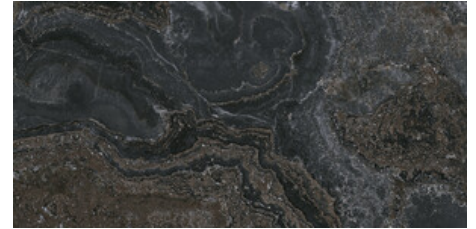

**JEWEL BLACK PUL. RECT.**  
G.157 | Porcelain tiles | POLISHED GRANILLA | Neutral Body  
Rectified.

**JEWEL GREY PUL. RECT.**  
G.157 | Porcelain tiles | POLISHED GRANILLA | Neutral Body  
Rectified.

**60x120 / 24"x48"**

**JEWEL WHITE PUL. RECT.**

G.155 | Porcelain tiles | POLISHED GRANILLA | Neutral Body Rectified.

**JEWEL BLUE PUL. RECT.**

G.155 | Porcelain tiles | POLISHED GRANILLA | Neutral Body Rectified.

**JEWEL BLACK PUL. RECT.**

SP.2037 | Porcelain tiles | POLISHED GRANILLA | Neutral Body Rectified.

**MOSAICO JEWEL BLACK PUL. RECT.**

SP.2037 | Porcelain tiles | POLISHED GRANILLA | Neutral Body Rectified.

Gallery