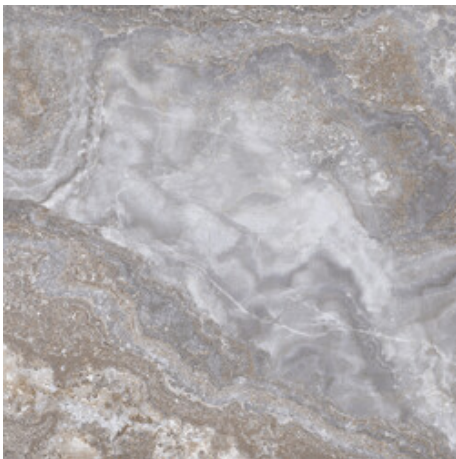

# Series **JEWEL**

120x120 / 48"x48"

60x120 / 24"x48"

**120x120 / 48"x48"**

**JEWEL WHITE PUL. RECT.**  
G.157 | Porcelain tiles | POLISHED GRANILLA | Neutral Body  
Rectified.

**JEWEL BLUE PUL. RECT.**  
G.157 | Porcelain tiles | POLISHED GRANILLA | Neutral Body  
Rectified.

**JEWEL BLACK PUL. RECT.**  
G.157 | Porcelain tiles | POLISHED GRANILLA | Neutral Body  
Rectified.

**JEWEL GREY PUL. RECT.**  
G.157 | Porcelain tiles | POLISHED GRANILLA | Neutral Body  
Rectified.

**60x120 / 24"x48"**

**JEWEL WHITE PUL. RECT.**

G.155 | Porcelain tiles | POLISHED GRANILLA | Neutral Body Rectified.

**JEWEL BLUE PUL. RECT.**

G.155 | Porcelain tiles | POLISHED GRANILLA | Neutral Body Rectified.

**JEWEL BLACK PUL. RECT.**

SP.2037 | Porcelain tiles | POLISHED GRANILLA | Neutral Body Rectified.

**MOSAICO JEWEL BLACK PUL. RECT.**

SP.2037 | Porcelain tiles | POLISHED GRANILLA | Neutral Body Rectified.

Gallery