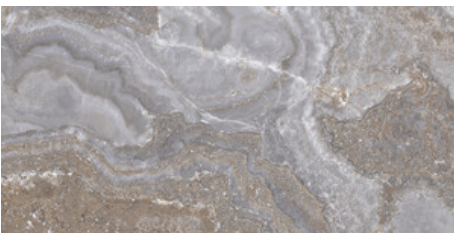

**JEWEL WHITE PUL. RECT.**

G.155 | Porcelain tiles | POLISHED GRANILLA | Neutral Body Rectified.

**JEWEL BLUE PUL. RECT.**

G.155 | Porcelain tiles | POLISHED GRANILLA | Neutral Body Rectified.

**JEWEL BLACK PUL. RECT.**

G.155 | Porcelain tiles | POLISHED GRANILLA | Neutral Body Rectified.

**JEWEL GREY PUL. RECT.**

G.155 | Porcelain tiles | POLISHED GRANILLA | Neutral Body Rectified.

**30x30 / 12"x12"**

**MOSAICO JEWEL BLUE PUL. RECT.**

SP.2037 | Porcelain tiles | POLISHED GRANILLA | Neutral Body Rectified.

**MOSAICO JEWEL WHITE PUL. RECT.**

SP.2037 | Porcelain tiles | POLISHED GRANILLA | Neutral Body Rectified.

**MOSAICO JEWEL GREY PUL. RECT.**

SP.2037 | Porcelain tiles | POLISHED GRANILLA | Neutral Body Rectified.

**MOSAICO JEWEL BLACK PUL. RECT.**

SP.2037 | Porcelain tiles | POLISHED GRANILLA | Neutral Body Rectified.

Gallery