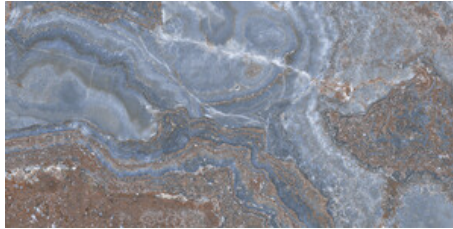

**JEWEL BLACK PUL. RECT.**  
G.157 | Porcelain tiles | POLISHED GRANILLA | Neutral Body  
Rectified.

**JEWEL GREY PUL. RECT.**  
G.157 | Porcelain tiles | POLISHED GRANILLA | Neutral Body  
Rectified.

**60x120 / 24"x48"**

**JEWEL WHITE PUL. RECT.**

G.155 | Porcelain tiles | POLISHED GRANILLA | Neutral Body Rectified.

**JEWEL BLUE PUL. RECT.**

G.155 | Porcelain tiles | POLISHED GRANILLA | Neutral Body Rectified.

**JEWEL BLACK PUL. RECT.**

SP.2037 | Porcelain tiles | POLISHED GRANILLA | Neutral Body Rectified.

**MOSAICO JEWEL WHITE PUL. RECT.**

SP.2037 | Porcelain tiles | POLISHED GRANILLA | Neutral Body Rectified.

**MOSAICO JEWEL GREY PUL. RECT.**

SP.2037 | Porcelain tiles | POLISHED GRANILLA | Neutral Body Rectified.

**MOSAICO JEWEL BLACK PUL. RECT.**

SP.2037 | Porcelain tiles | POLISHED GRANILLA | Neutral Body Rectified.

Gallery