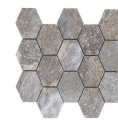

**JEWEL WHITE PUL. RECT.**

G.155 | Porcelain tiles | POLISHED GRANILLA | Neutral Body Rectified.

**JEWEL BLUE PUL. RECT.**

G.155 | Porcelain tiles | POLISHED GRANILLA | Neutral Body Rectified.

**JEWEL BLACK PUL. RECT.**

G.155 | Porcelain tiles | POLISHED GRANILLA | Neutral Body Rectified.

**JEWEL GREY PUL. RECT.**

G.155 | Porcelain tiles | POLISHED GRANILLA | Neutral Body Rectified.

**30x30 / 12"x12"**

**MOSAICO JEWEL BLUE PUL. RECT.**

SP.2037 | Porcelain tiles | POLISHED GRANILLA | Neutral Body Rectified.

**MOSAICO JEWEL WHITE PUL. RECT.**

SP.2037 | Porcelain tiles | POLISHED GRANILLA | Neutral Body Rectified.

**MOSAICO JEWEL GREY PUL. RECT.**

SP.2037 | Porcelain tiles | POLISHED GRANILLA | Neutral Body Rectified.

**MOSAICO JEWEL BLACK PUL. RECT.**

SP.2037 | Porcelain tiles | POLISHED GRANILLA | Neutral Body Rectified.

Gallery