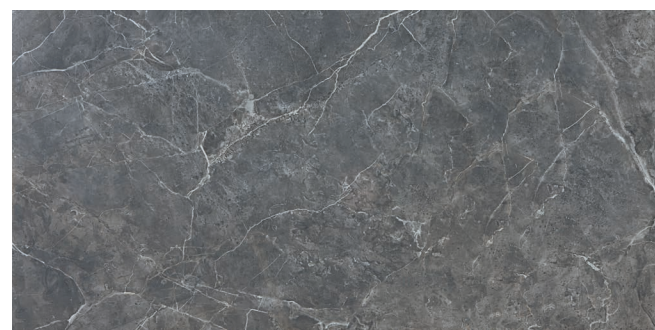

PEI 3									
●	Belvedere	Marengo	75x150	Rec.	M112	004.350.0028.05758	Ⓢ		
●	Belvedere	Marengo	75x150	Rec.	M99	017.350.0028.05758	Ⓢ		
●	Belvedere	Marengo	60x120	Rec.	M94	004.869.0028.05758	Ⓢ		
●	Belvedere	Marengo	60x120	Rec.	M81	017.869.0028.05758	Ⓢ		
●	Belvedere	Marengo	30x60	Rec.	M59	004.450.0028.05758	Ⓢ		
●	Belvedere	Marengo	30x60	Rec.	M46	017.450.0028.05758	Ⓢ		
●	Belvedere	Marengo	120x120	Rec.	M148	004.120.0028.05758	Ⓢ		
●	Belvedere	Marengo	90x90	Rec.	M86	004.804.0028.05758	Ⓢ		
●	Belvedere	Marengo	60x60	Rec.	M59	004.840.0028.05758	Ⓢ		
●	Belvedere	Marengo	60x60	Rec.	M46	017.840.0028.05758	Ⓢ		
●	Belvedere	Marengo	30x30(7)	Malla	M170	038.590.0028.05758	Ⓢ		
●	Belvedere	Marengo	30x30(7)	Malla	M170	025.590.0028.05758	Ⓢ		

NEW 2021

GRES PORCELÁNICO ESMALTADO PULIDO RECTIFICADO · POLISHED GLAZED RECTIFIED PORCELAIN TILES · GRÈS CÉRAMÉ ÉMAILLÉ POLI RECTIFIÉE

LEVI GLASS

GRES PORCELÁNICO ESMALTADO RECTIFICADO · RECTIFIED GLAZED PORCELAIN TILES · GRÈS CÉRAMÉ ÉMAILLÉ POLI RECTIFIÉ

COMPACGLASS