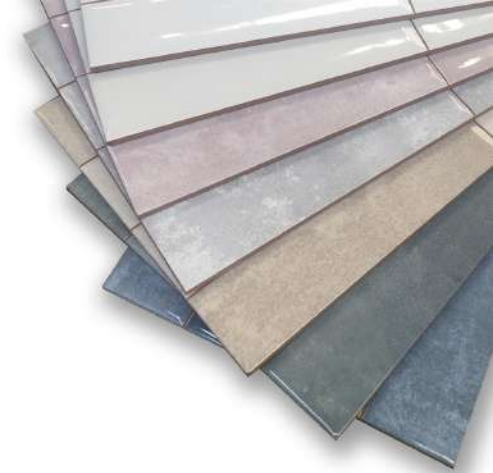

Luken Aqua
GT7

Nicole R10 Finish (C2)
45 x 45 cm PEI III
(Pre-cut 22,5x22,5 cm) GT5

Luken White
GT7

Luken Bone
GT7

Luken Gray
GT7

Bliss R10 Finish(C2)
45 x 45 cm PEI III
(Pre-cut 22,5x22,5 cm) GT5

LUKEN

· 30 x 60 cm Pre-cut Bricks by

Luken White
GT7

Luken Bone
GT7

Luken Beige
GT7

Diane R10 Finish(C2)
45 x 45 cm PEI IV
(Pre-cut 22,5x22,5 cm) GT5

LUKEN · 30 x 60 cm Pre-cut Bricks by

Luken White
GT7

Luken Bone
GT7

Luken Rose
GT7