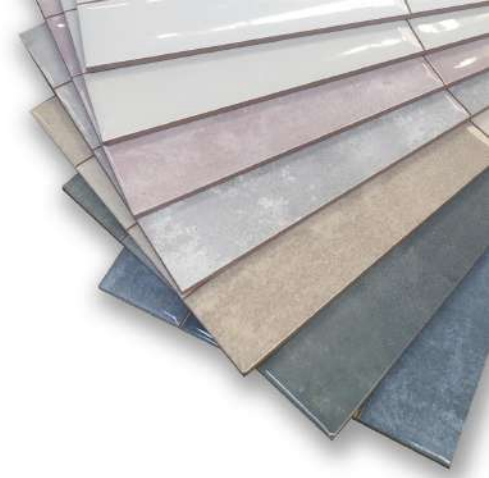

Never placing bricks was so easy!

LUKEN BY DG

Luken White
GT7

Luken Bone
GT7

Luken Marine
GT7

Arinka
45 x 45 cm
(Pre-cut 22,5x22,5 cm)
R10 Finish(C2)
PEI IV

Luken White
GT7

Luken Bone
GT7

Luken Aqua
GT7

Nicole R10 Finish (C2)
45 x 45 cm PEI III
(Pre-cut 22,5x22,5 cm) GT5

Luken White
GT7

Luken Bone
GT7

Luken Gray
GT7

Bliss R10 Finish(C2)
45 x 45 cm PEI III
(Pre-cut 22,5x22,5 cm) GT5

LUKEN

· 30 x 60 cm Pre-cut Bricks by

Luken White
GT7

Luken Bone
GT7

Luken Beige
GT7

Diane R10 Finish(C2)
45 x 45 cm PEI IV
(Pre-cut 22,5x22,5 cm) GT5

LUKEN · 30 x 60 cm Pre-cut Bricks by

Luken White
GT7

Luken Bone
GT7

Luken Rose
GT7