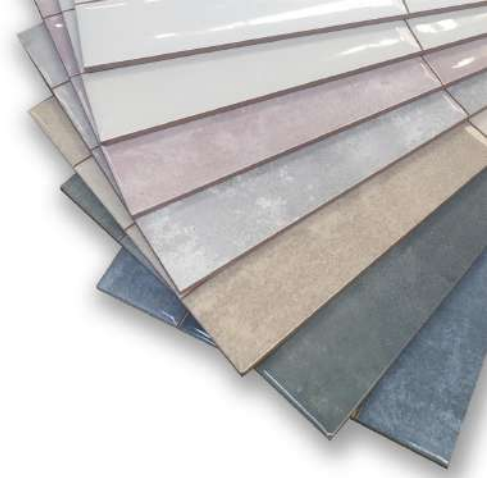

Never placing bricks was so easy!

LUKEN BY DG

Luken White
GT7

Luken Bone
GT7

Luken Marine
GT7

Arinka
45 x 45 cm
(Pre-cut 22,5x22,5 cm)
R10 Finish(C2)
PEI IV

Luken White
GT7

Luken Bone
GT7

Luken Aqua
GT7

Nicole R10 Finish (C2)
45 x 45 cm PEI III
(Pre-cut 22,5x22,5 cm) GT5

Luken White
GT7

Luken Bone
GT7

Luken Gray
GT7

Bliss R10 Finish(C2)
45 x 45 cm PEI III
(Pre-cut 22,5x22,5 cm) GT5

LUKEN

· 30 x 60 cm Pre-cut Bricks by

Luken White
GT7

Luken Bone
GT7

Luken Beige
GT7

Diane R10 Finish(C2)
45 x 45 cm PEI IV
(Pre-cut 22,5x22,5 cm) GT5

LUKEN · 30 x 60 cm Pre-cut Bricks by

Luken White
GT7

Luken Bone
GT7

Luken Rose
GT7