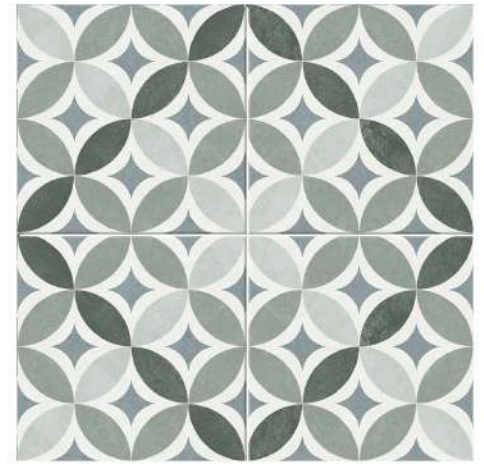

Never placing bricks was so easy!

LUKEN BY DG

Luken White
GT7

Luken Bone
GT7

Luken Marine
GT7

Arinka
45 x 45 cm
(Pre-cut 22,5x22,5 cm)
R10 Finish(C2)
PEI IV

Luken White
GT7

Luken Bone
GT7

Luken Aqua
GT7

Nicole R10 Finish (C2)
45 x 45 cm PEI III
(Pre-cut 22,5x22,5 cm) GT5

Luken White
GT7

Luken Bone
GT7

Luken Gray
GT7

Bliss R10 Finish(C2)
45 x 45 cm PEI III
(Pre-cut 22,5x22,5 cm) GT5

LUKEN

· 30 x 60 cm Pre-cut Bricks by

Luken White
GT7

Luken Bone
GT7

Luken Beige
GT7

Diane R10 Finish(C2)
45 x 45 cm PEI IV
(Pre-cut 22,5x22,5 cm) GT5

LUKEN · 30 x 60 cm Pre-cut Bricks by

Luken White
GT7

Luken Bone
GT7

Luken Rose
GT7