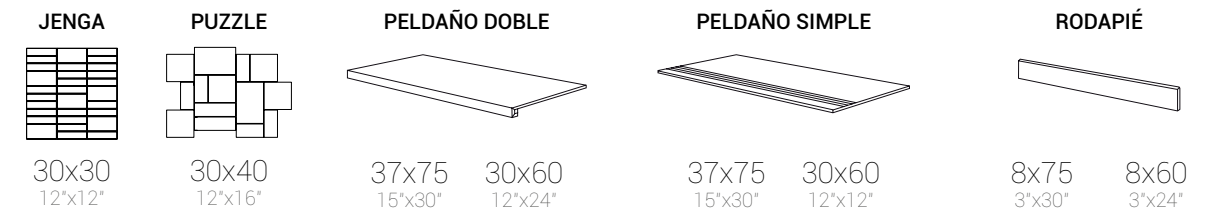

SPECIAL PIECES

	JENGA	PUZZLE	PELDAÑO DOBLE		PELDAÑO SIMPLE		RODAPIÉ			
	30x30 12"x12"	30x40 12"x16"	37x75 15"x30"	30x60 12"x24"	37x75 15"x30"	30x60 12"x12"	8x75 3"x30"	8x60 3"x24"		
BLANCO	P0000182 S415	P0000177 S415	P0000100 S690	P0000334 S560	P0000121 S650	P0000099 S560	P0000338 S690	P0000120 S500	P0000098 S290	P0000119 S280
BEIGE	P0000183 S415	P0000178 S415	P0000103 S690	P0000341 S560	P0000124 S650	P0000102 S560	P0000340 S690	P0000123 S500	P0000101 S290	P0000122 S280
GRIS	P0000184 S415	P0000179 S415	P0000106 S690	P0000337 S560	P0000118 S650	P0000105 S560	P0000336 S690	P0000117 S500	P0000104 S290	P0000116 S280
ARENA	P0000185 S415	P0000180 S415	P0000112 S690	P0000343 S560	P0000127 S650	P0000111 S560	P0000342 S690	P0000126 S500	P0000110 S290	P0000125 S280
ÓXIDO	P0000186 S415	P0000181 S415	P0000109 S690	P0000335 S560	P0000115 S650	P0000108 S560	P0000334 S690	P0000114 S500	P0000107 S290	P0000113 S280

PACKING LIST

CAJA / BOX	JENGA	PUZZLE	PELDAÑO DOBLE		PELDAÑO SIMPLE		RODAPIÉ			
pcs	11	8	2	2	2	4	4	6	10	10
m2	0,99	0,96	0,56	0,56	0,36	1,11	1,11	1,08	0,60	0,48
kg	19,8	20	12,12	12,12	7,44	24,24	24,24	22,32	12,90	11,30
PALLET	PLEASE ASK FOR INFORMATION / CONSULTE INFORMACIÓN