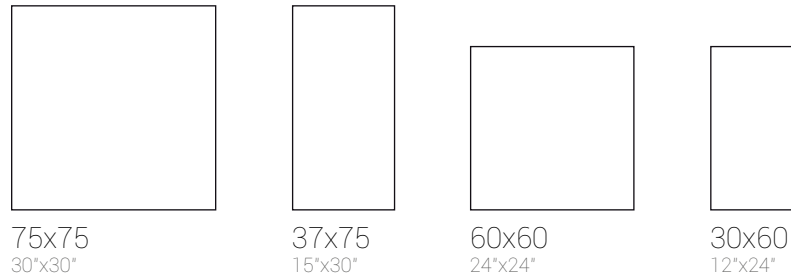

NEO PORCELAIN

TECHNICAL CHARACTERISTICS

SIZES

FINISHES

SHADE VARIATION

75x75: 15 PATTERNS
37x75: 30 PATTERNS
60x60: 15 PATTERNS
30x60: 30 PATTERNS

COLOURS

FLOOR TILES