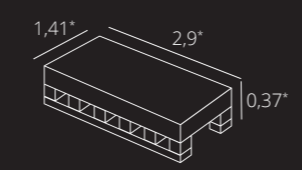

Empaquetado / Packaging / Emballage

Formato	pz/pl	m²/pz	m²/pl	kg/pl
120x260	20	3,12	62,40	1,050,00

*Medidas en metros
*Dimensions in metres
*Dimensions en mètres

Lincoln White

Formato	Rec.	M	C	Ref.	Clasificación	Gr. esp.
120x260	Rec.	M282	054.200.0108.05978	PEI 4	6mm	
60x120	Rec.	M94	004.869.0108.05978	10,5mm		
30x60	Rec.	M59	004.450.0108.05978	9,5mm		
120x120	Rec.	M148	004.120.0108.05978	10,7mm		
90x90	Rec.	M86	004.804.0108.05978	10,5mm		
60x60	Rec.	M59	004.840.0108.05978	9,5mm		
9x30	Rec.	M134	038.137.0108.05978	9,5mm		

Malla Lincoln

White	32,5x22,5	P44	038.297.0108.05978	9,5mm
White	30x30 (7)	M170	038.590.0108.05978	9,5mm

Lincoln M. White

30x60	Rec.	M46	017.450.0108.10092	9,5mm
60x60	Rec.	M46	017.840.0108.10092	9,5mm
9x30	Rec.	M116	041.137.0108.10092	9,5mm

Malla Lincoln M.

White	32,5x22,5	P44	025.297.0108.10092	9,5mm
White	30x30 (7)	M170	025.590.0108.10092	9,5mm