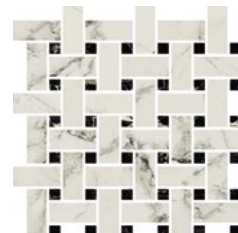

ARABESCATO
PORTORO
EFFECT