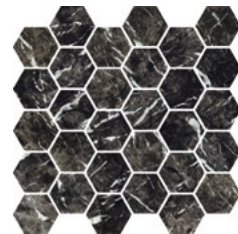

CARNICO
EFFECT