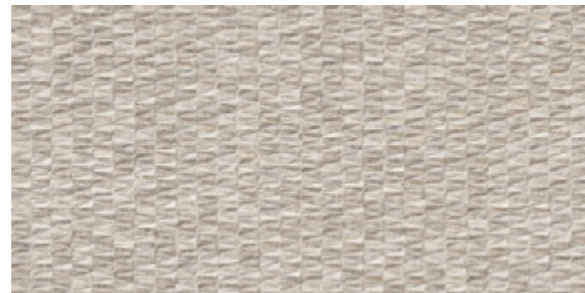

Canyon Pearl 32x62,5 / 12,6"x24,6" **GF-20355B**

Deco Canyon Pearl 32x62,5 / 12,6"x24,6" **GF-20355D**

Mosaico **GF-20045**
Canyon Pearl
30x30 / 11,8"x11,8"

Canyon Almond 45x90 / 17,7"x35,5" **GF-20512B**