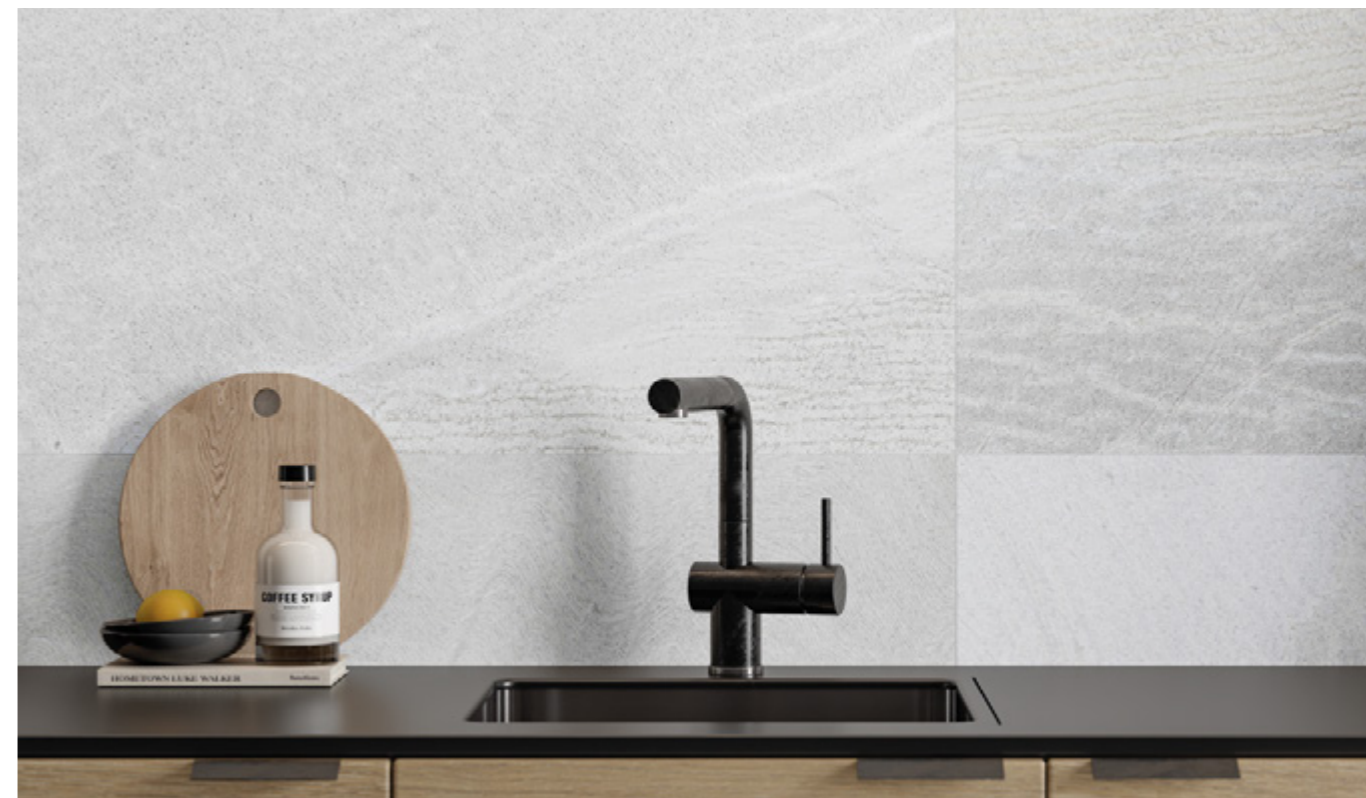

Rect. Canyon Pearl 59,1x119,1 / 23,3"x46,9"