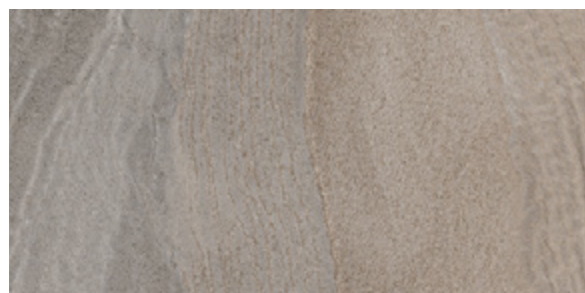

Canyon Grey 45x90 / 17,7"x35,5" **GF-20512B**

Deco Canyon Grey 45x90 / 17,7"x35,5" **GF-20512D**

Canyon Grey 32x62,5 / 12,6"x24,6" **GF-20355B**

Deco Canyon Grey 32x62,5 / 12,6"x24,6" **GF-20355D**

Mosaico **GF-20045**
Canyon Grey
30x30 / 11,8"x11,8"