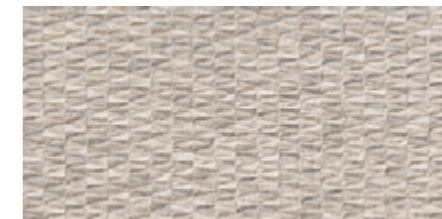

Deco Canyon Almond 32x62,5 / 12,6"x24,6" **GF-20355D**