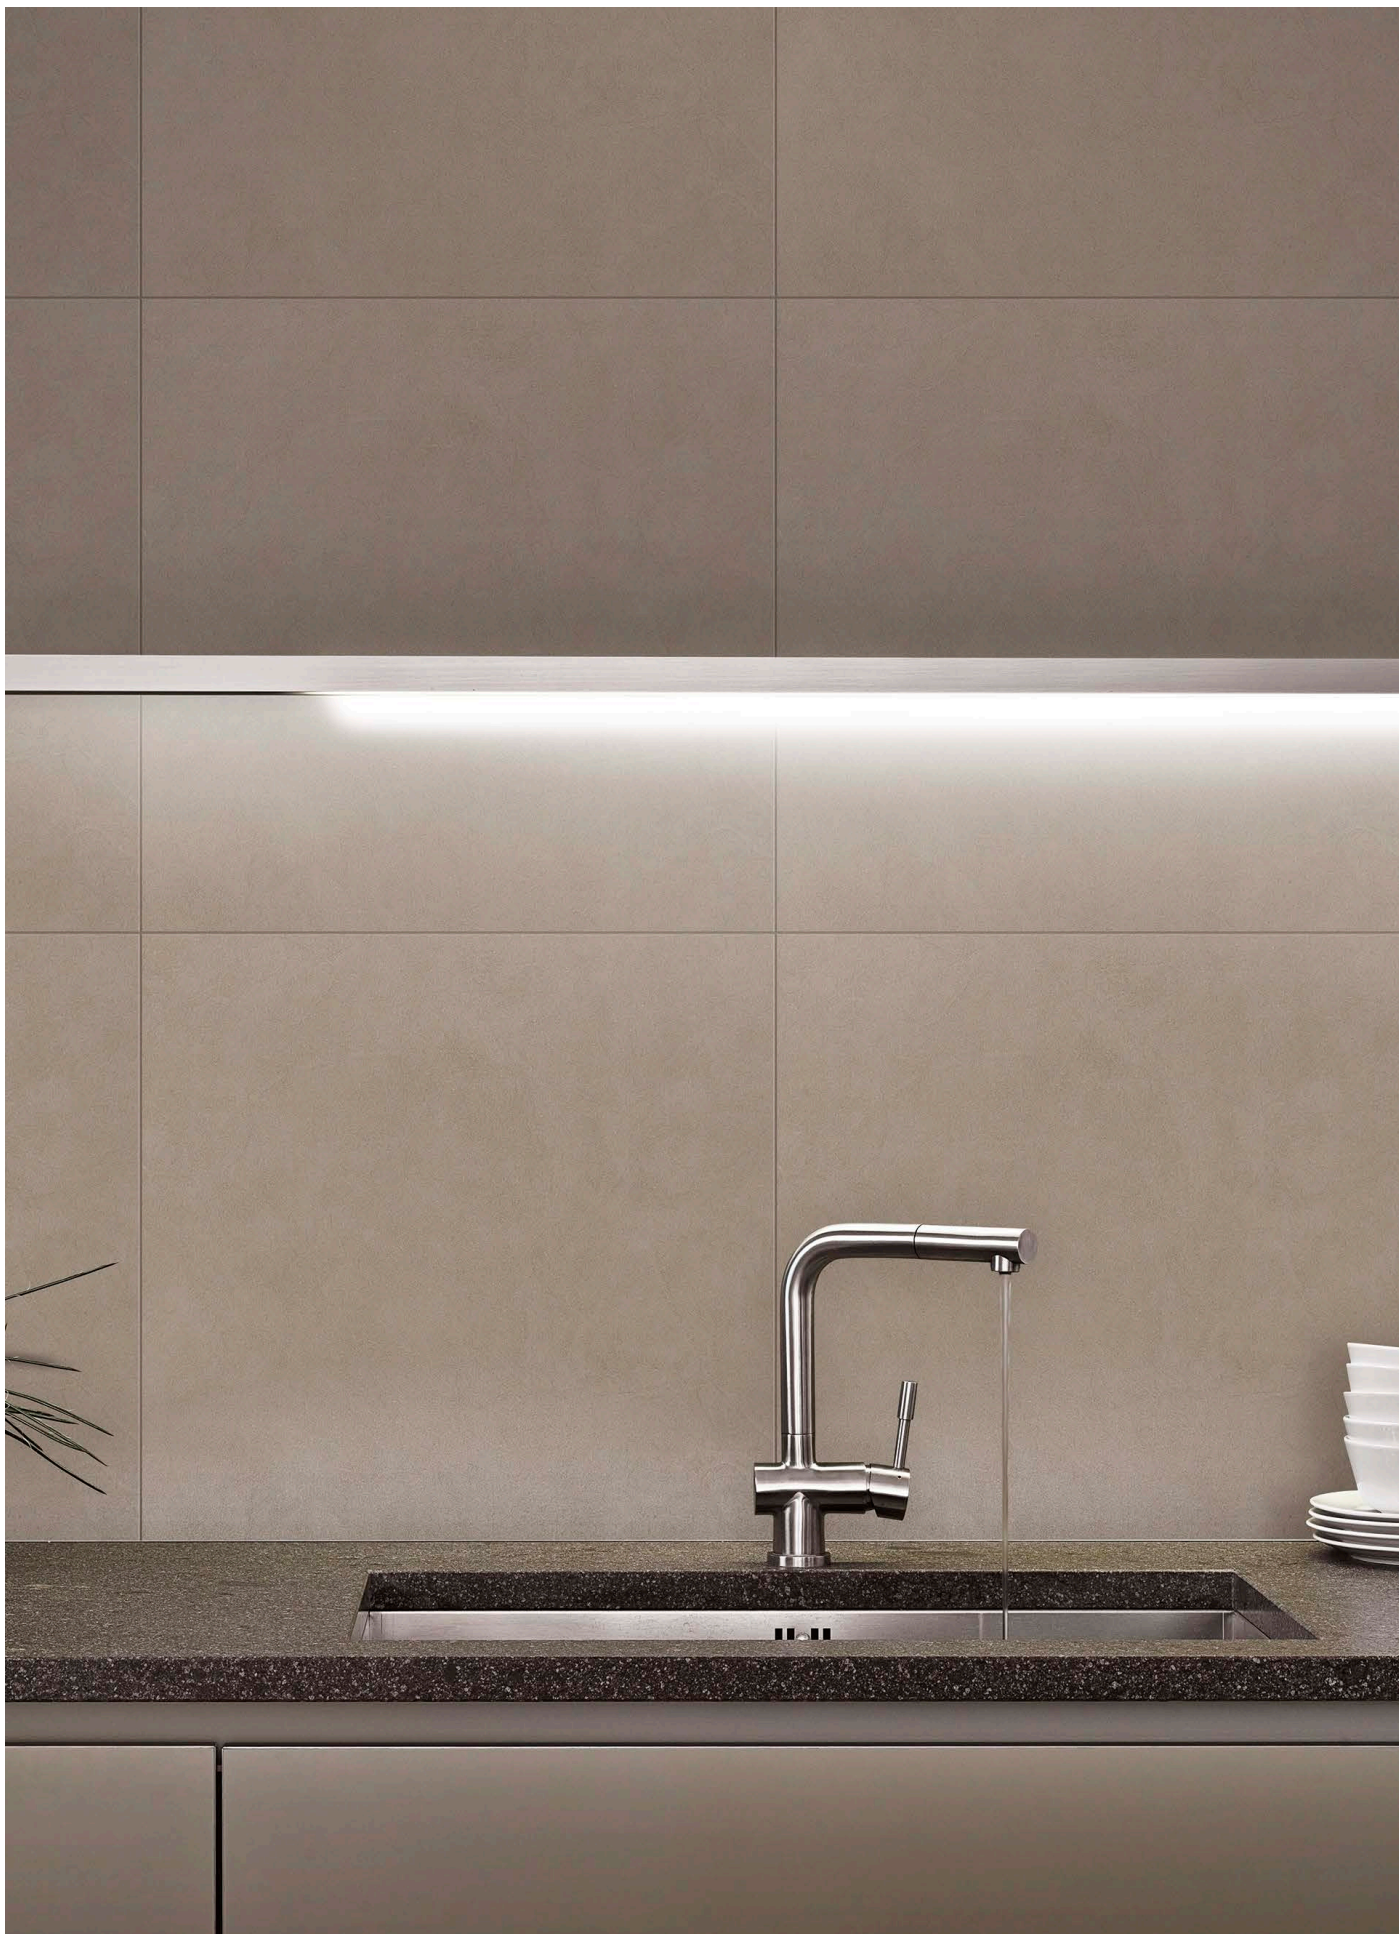

BA4080P PEARL | 40x80 | 16"x32"

BA60P PEARL | Ø 60 | Ø 24"

BA4080T TAUPE | 40x80 | 16"x32"

BA6060T TAUPE | 60x60 | 24"x24"

BA6060A ASHGREY | 60x60 | 24"x24"

BA6060A ASHGREY | 60x60 | 24"x24"

BA4080A ASHGREY | 40x80 | 16"x32" | BA1730A ASHGREY | 17x30 | 7"x12"