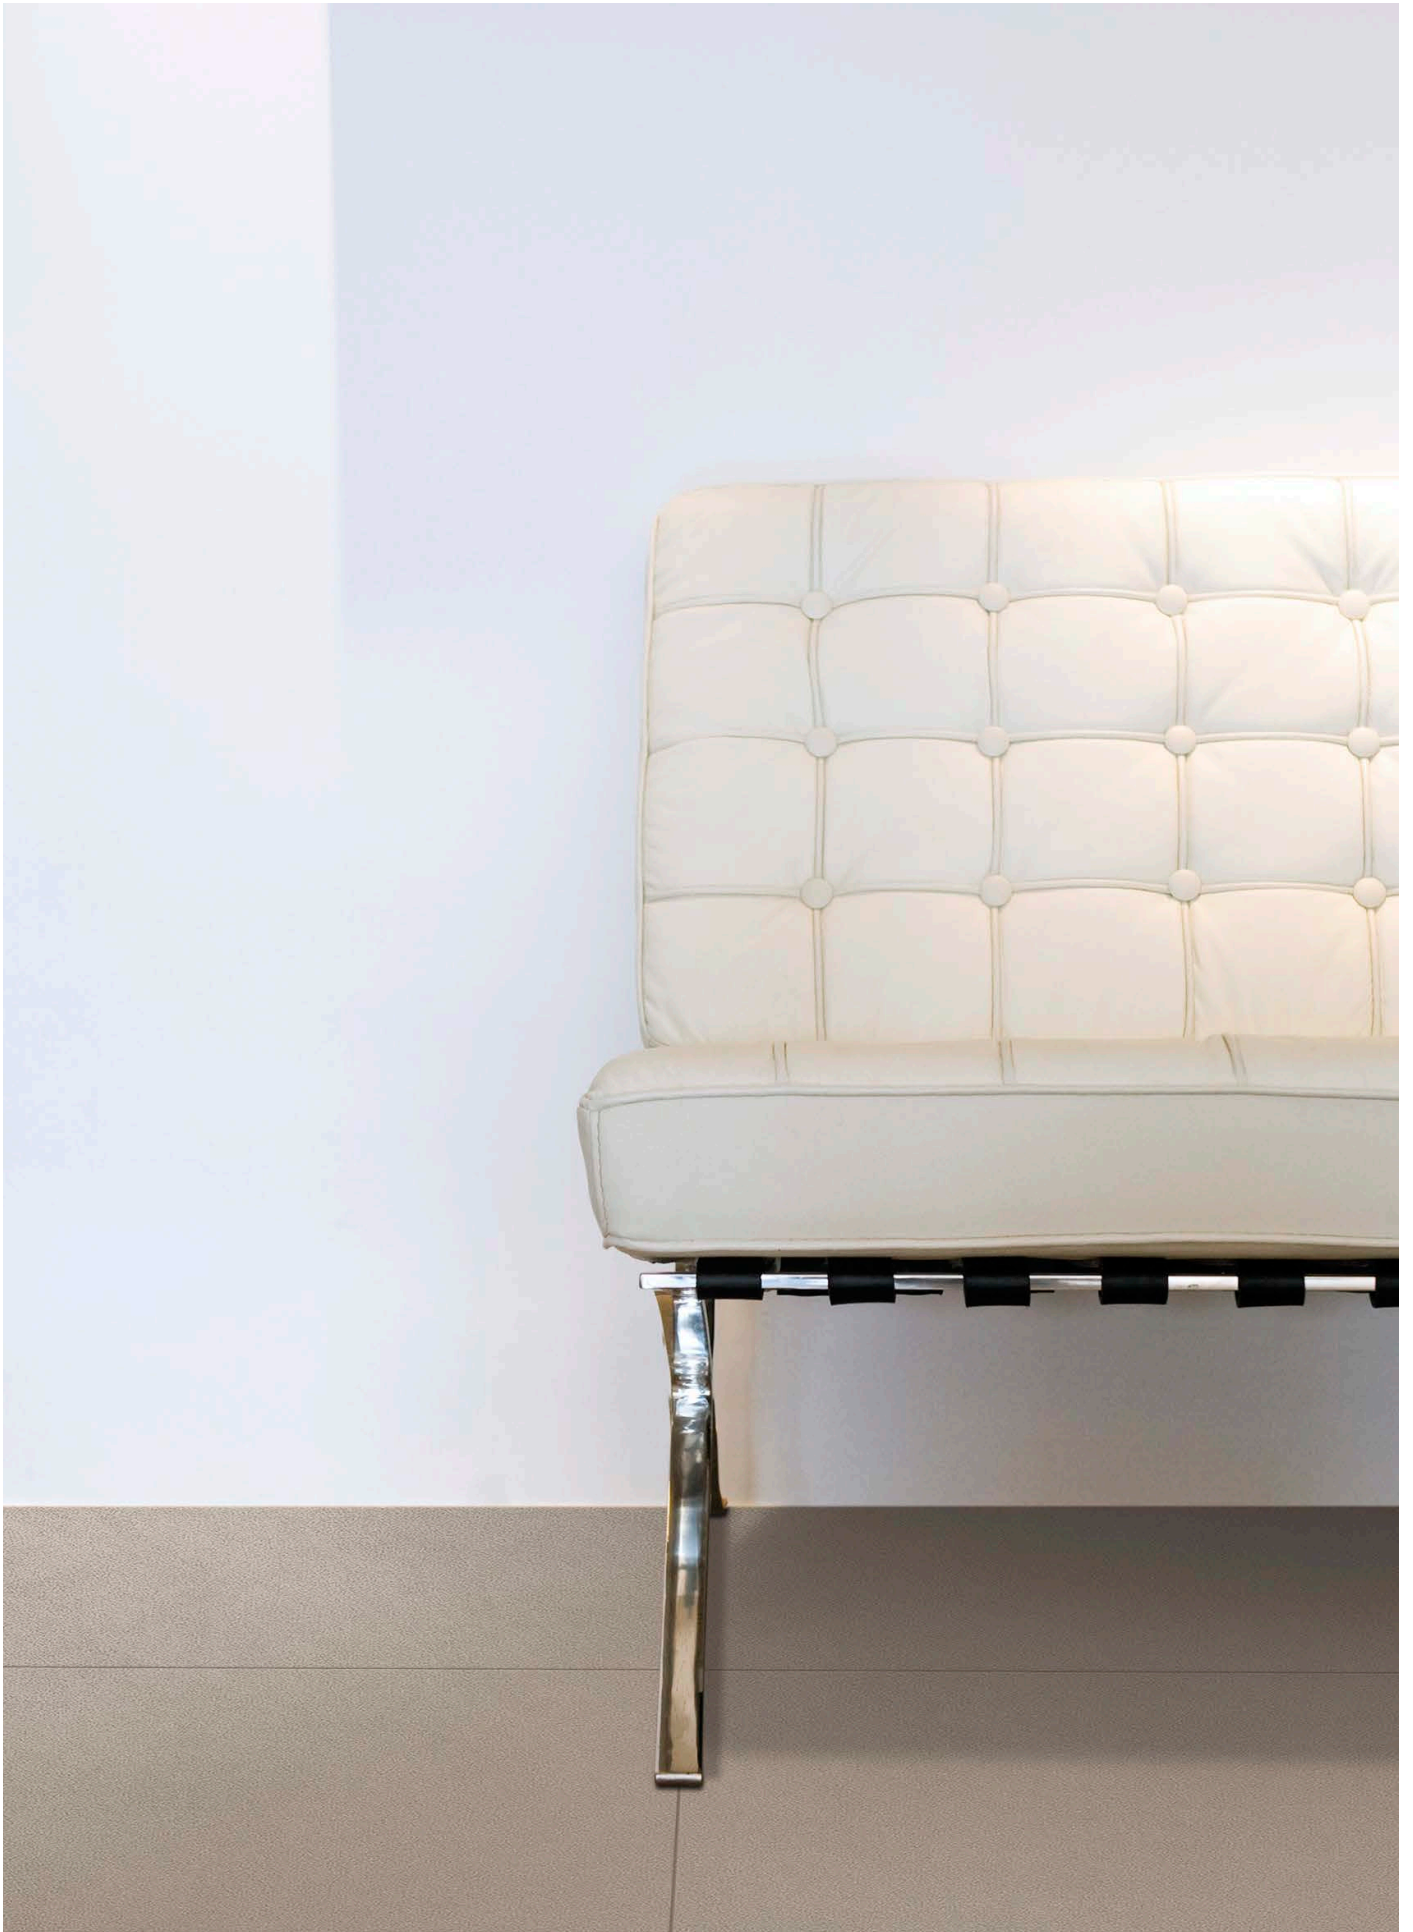

BA4080P PEARL | 40x80 | 16"x32"

BA60P PEARL | Ø 60 | Ø 24"

BA4080T TAUPE | 40x80 | 16"x32"

BA6060T TAUPE | 60x60 | 24"x24"

BA6060A ASHGREY | 60x60 | 24"x24"

BA6060A ASHGREY | 60x60 | 24"x24"

BA4080A ASHGREY | 40x80 | 16"x32" | BA1730A ASHGREY | 17x30 | 7"x12"