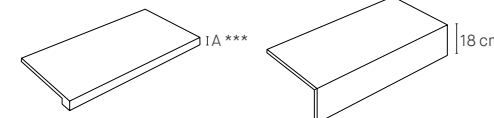

COMPLEMENTARY PIECES PIEZAS COMPLEMENTARIAS

S.K.I. S.K.D.

8x30 cm
3.1x11.8 "

SKIRTING

8x100 cm 3.1x39.4 "
8x75,5 cm 3.1x29.7 "
8x60 cm 3.1x23.6 "

Premium Polished (P)	U53
Polished (EP)	U53
Shaped (SP)	U53
Natural (NT)	U53

Premium Polished (P)	U48	-	-
Polished (EP)	-	U43	U35
Shaped (SP)	U45	-	-
Natural (NT)	-	U43	U35

STAIR TREADS

TECHNICAL (PT) SEAMLESS (PL/18)

30x180 cm 11.8x70.8 "
30x151 cm 11.8x59.4 "
30x120 cm 11.8x47.2 "
30x100 cm 11.8x39.4 "
30x75,5 cm 11.8x29.7 "
30x60 cm 11.8x23.6 "